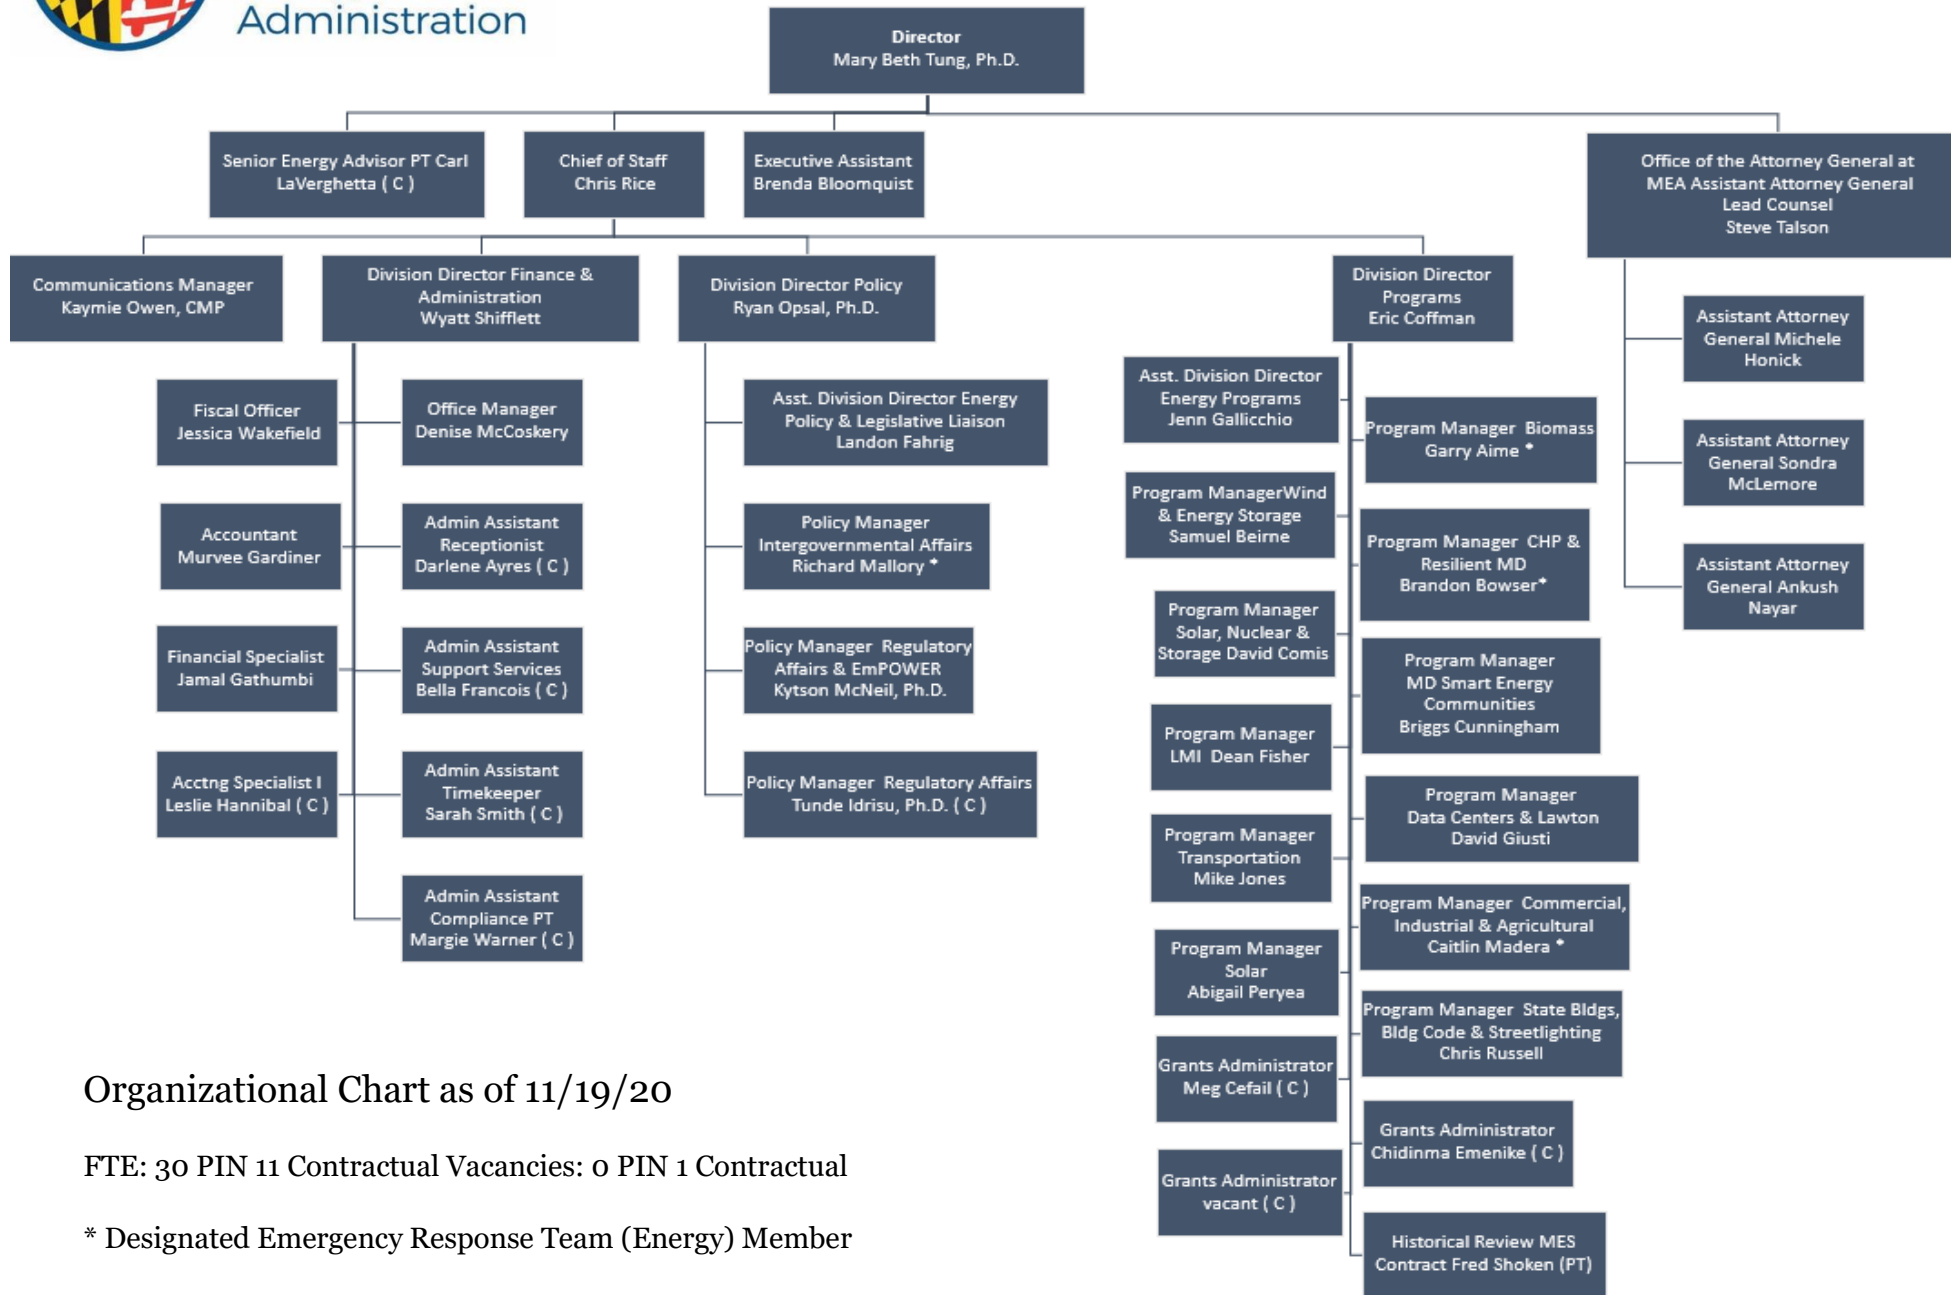

Maryland Energy Administration

Organizational Chart as of 11/19/20

FTE: 30 PIN 11 Contractual Vacancies: 0 PIN 1 Contractual

* Designated Emergency Response Team (Energy) Member